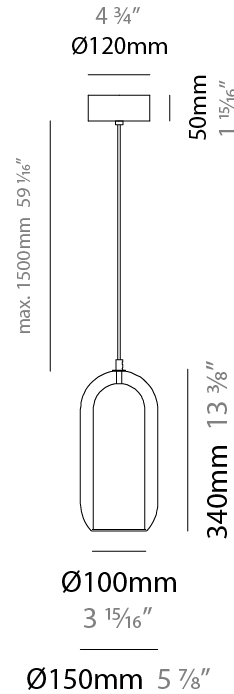

AERON MONOPOINT SUSPENSION

D141204- _____

base number   Finish Options   Finish Options

1. To build a product code in our configurator select the specify button on the base model # product page
2. To build a manual product code on this datasheet choose from the options listed below in blue font and add the suffix to the base model #

GENERAL

Series: Aeron
Subseries: Aeron Monopoint
Brand: Cangini & Tucci
Division: Design
Mounting Type: Suspension
Mounting Location: Ceiling
Subcategory: Ambient

PHYSICAL

Shape: Cylinder
Diameter (mm): 150
Diameter (in): 5 7/8
Height (mm): 340
Height (in): 13 3/8
Max. Overall Height (mm): 1830
Max. Overall Height (in): 72 1/16
Light Distribution: Omnidirectional
Weight (kg): 1.356
Weight (lbs): 2.99
Fixture Finish: [AMB / GRN / GRN / RUB / SKB / SMK / TOB / TRA](#)
Holder Finish: CHR / SGD / SBK
Fixture Material: Glass / Metal
Cable Details: Black Rubber Cable

ELECTRICAL

Number of Lamps: 1
Lamp Type: LED Retrofit
Bulb Included: Bulb Not Included
Max. Wattage Per Lamp (W): 8
Lamp Base: E26
Input Voltage (V): 120
Upon Request: GU24 / 277Vac

LED

OPTICAL

RATINGS AND CERTIFICATIONS

Certified By: Certified for North American Standards
IP rating: IP20

PROJECT
TYPE
SPECIFIER
QUANTITY
DATE