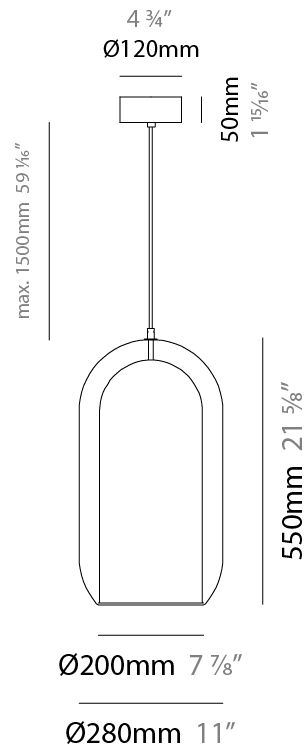

PROJECT	
TYPE	
SPECIFIER	
QUANTITY	
DATE	

AERON MONOPOINT SUSPENSION

D141206-

base number   Finish Options   -   Finish Options

1. To build a product code in our configurator select the specify button on the base model # product page
2. To build a manual product code on this datasheet choose from the options listed below in blue font and add the suffix to the base model #

GENERAL

Series: Aeron
Subseries: Aeron Monopoint
Brand: Cangini & Tucci
Division: Design
Mounting Type: Suspension
Mounting Location: Ceiling
Subcategory: Ambient

PHYSICAL

Shape: Cylinder
Diameter (mm): 280
Diameter (in): 11
Height (mm): 550
Height (in): 21 ⁵/₈
Max. Overall Height (mm): 2050
Max. Overall Height (in): 80 ¹¹/₁₆
Light Distribution: Omnidirectional
Weight (kg): 3.570
Weight (lbs): 7.87
Fixture Finish: [AMB](#) / [GRN](#) / [PNK](#) / [RUB](#) / [SKB](#) / [SMK](#) / [TOB](#) / [TRA](#)
Holder Finish: CHR / SGD / SBK
Fixture Material: Glass / Metal
Cable Details: 1,500mm / 59 1/16" - Black Rubber Cable

ELECTRICAL

Number of Lamps: 1
Lamp Type: LED Retrofit
Bulb Included: Bulb Not Included
Max. Wattage Per Lamp (W): 8
Lamp Base: E26
Input Voltage (V): 120
Upon Request: GU24 / 277Vac

LED

OPTICAL

RATINGS AND CERTIFICATIONS

Certified By: Certified for North American Standards
IP rating: IP20