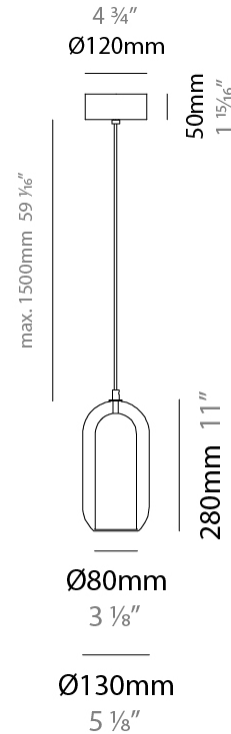

PROJECT
TYPE
SPECIFIER
QUANTITY
DATE

AERON MONOPOINT SUSPENSION

D141203-

base number   Finish   Finish
Options   Options

1. To build a product code in our configurator select the specify button on the base model # product page
2. To build a manual product code on this datasheet choose from the options listed below in blue font and add the suffix to the base model #

GENERAL

Series: Aeron
Subseries: Aeron Monopoint
Brand: Cangini & Tucci
Division: Design
Mounting Type: Suspension
Mounting Location: Ceiling
Subcategory: Ambient

PHYSICAL

Shape: Cylinder
Diameter (mm): 130
Diameter (in): 5 1/8
Height (mm): 280
Height (in): 11
Max. Overall Height (mm): 1780
Max. Overall Height (in): 70 1/16
Light Distribution: Omnidirectional
Weight (kg): 0.860
Weight (lbs): 1.90
Fixture Finish: [AMB](#) / [GRN](#) / [PNK](#) / [RUB](#) / [SKB](#) / [SMK](#) / [TOB](#) / [TRA](#)
Holder Finish: CHR / SGD / SBK
Fixture Material: Glass / Metal
Cable Details: Black Rubber Cable

ELECTRICAL

Number of Lamps: 1
Lamp Type: LED Retrofit
Bulb Included: Bulb Not Included
Max. Wattage Per Lamp (W): 4
Lamp Base: E12
Input Voltage (V): 120

LED

OPTICAL

RATINGS AND CERTIFICATIONS

Certified By: Certified for North American Standards
IP rating: IP20